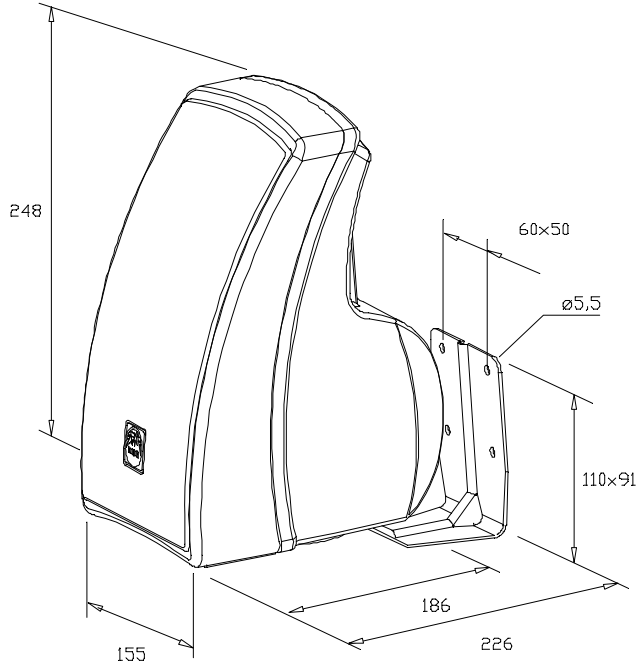

Optional IP bracket plastic

Standard bracket

MD-40 is delivered with standard bracket, backlid and cable glands.
kabel dia 4-7,5mm - PG7

Secondary switch tappings	
1 / 1	40,0 W
1 / 2	20,0 W
1 / 4	10,0 W

Sound pressure levels at 1W/1m