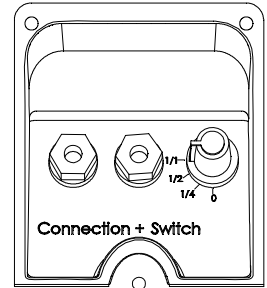

Optional IP bracket plastic

Standard bracket

MD-40 is delivered with standard bracket, backlid and cable glands.
kabel dia 4-7,5mm - PG7

Secondary switch tappings	
1 / 1	40,0 W
1 / 2	20,0 W
1 / 4	10,0 W

Sound pressure levels at 1W/1m